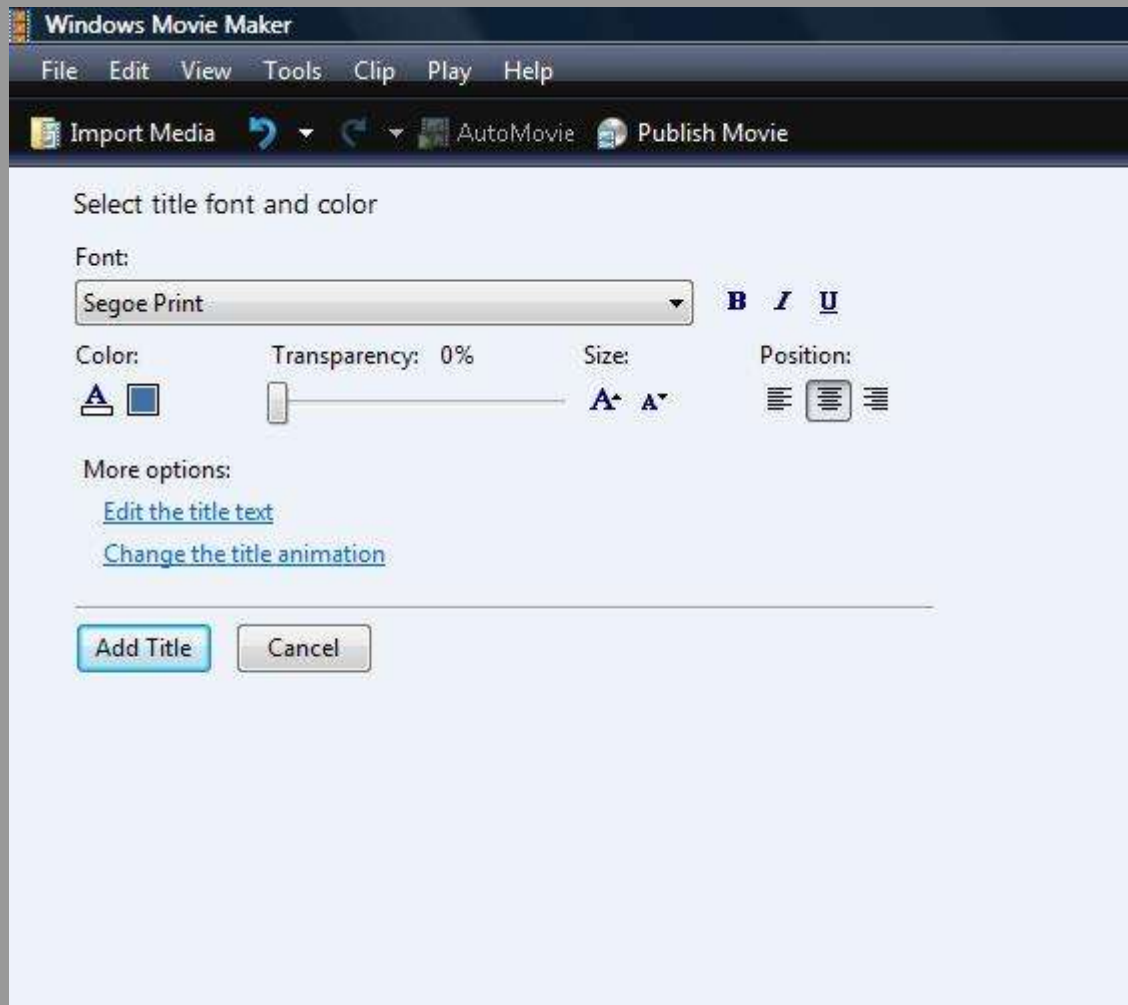

Where do you want to add a title?

[Title at the beginning](#)

[Title before the selected clip](#)

[Title on the selected clip](#)

[Credits at the end](#)

Cancel

Windows Movie Maker

File Edit View Tools Clip Play Help