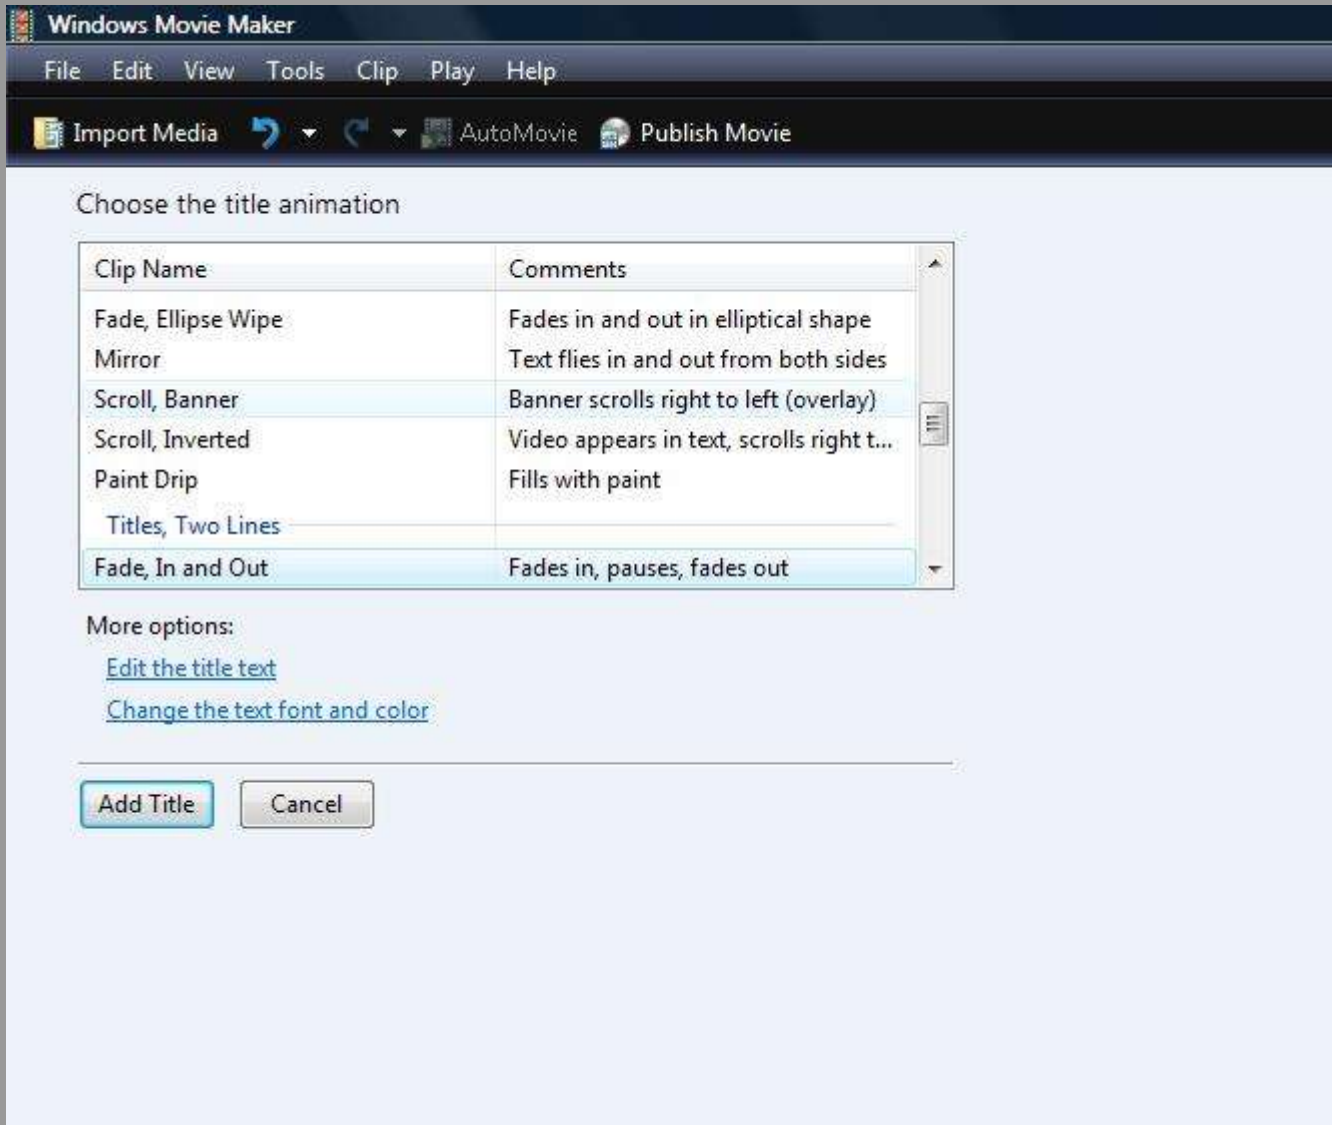

Where do you want to add a title?

[Title at the beginning](#)

[Title before the selected clip](#)

[Title on the selected clip](#)

[Credits at the end](#)

Cancel

Windows Movie Maker

File Edit View Tools Clip Play Help